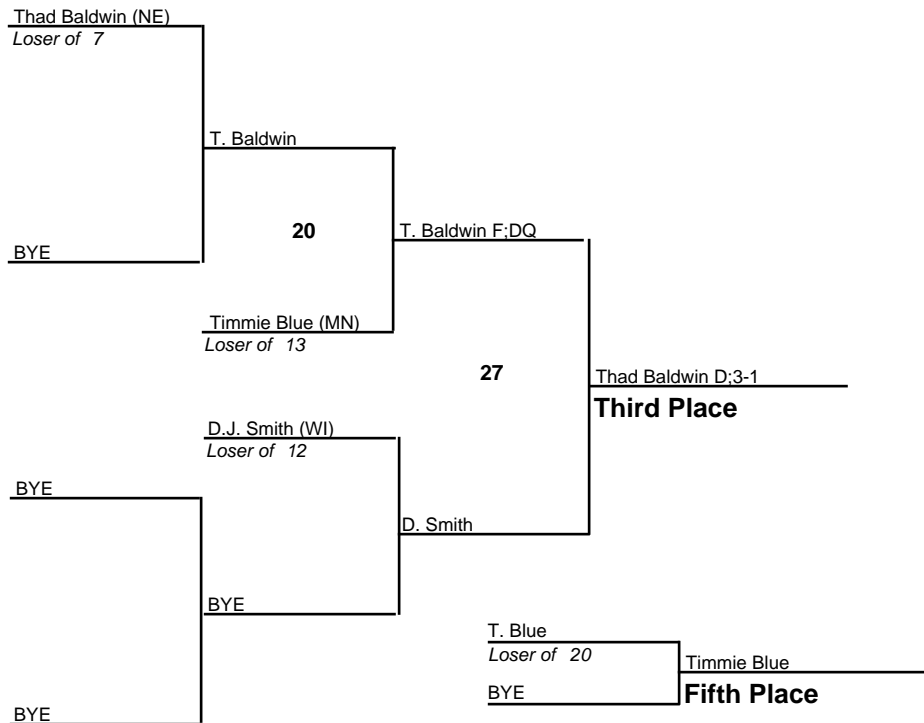

# 2008 Corn Cob Nationals - Mat 8

**06U045**  
14 June 2008

# 2008 Corn Cob Nationals - Mat 8

**06U050**  
14 June 2008

# 2008 Corn Cob Nationals - Mat 8

**06U055**  
14 June 2008