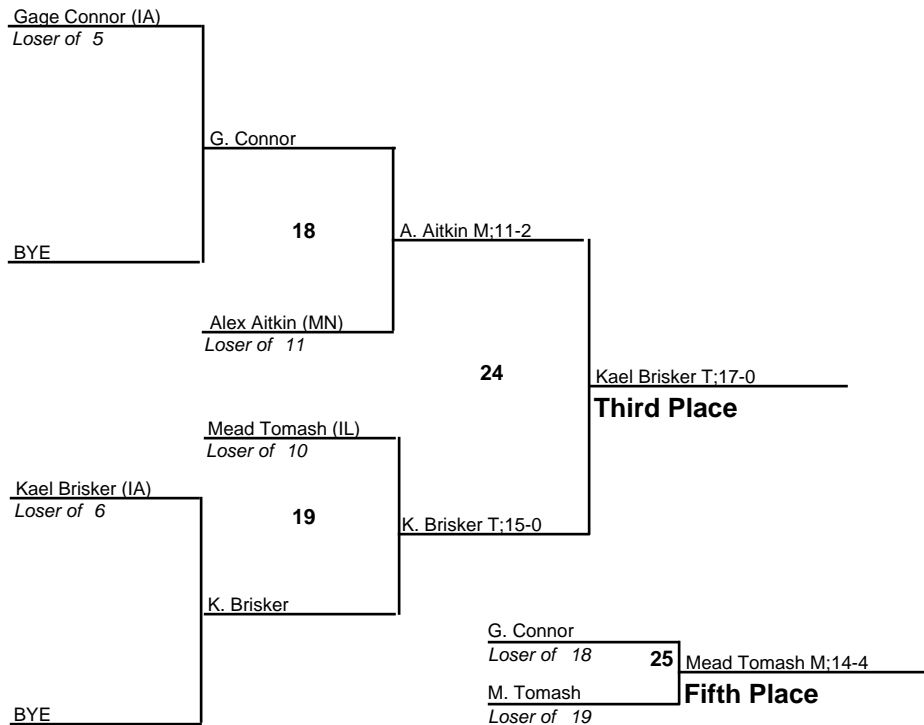

# 2008 Corn Cob Nationals - Mat 8

**06U045**  
14 June 2008

# 2008 Corn Cob Nationals - Mat 8

**06U050**  
14 June 2008

# 2008 Corn Cob Nationals - Mat 8

**06U055**  
14 June 2008